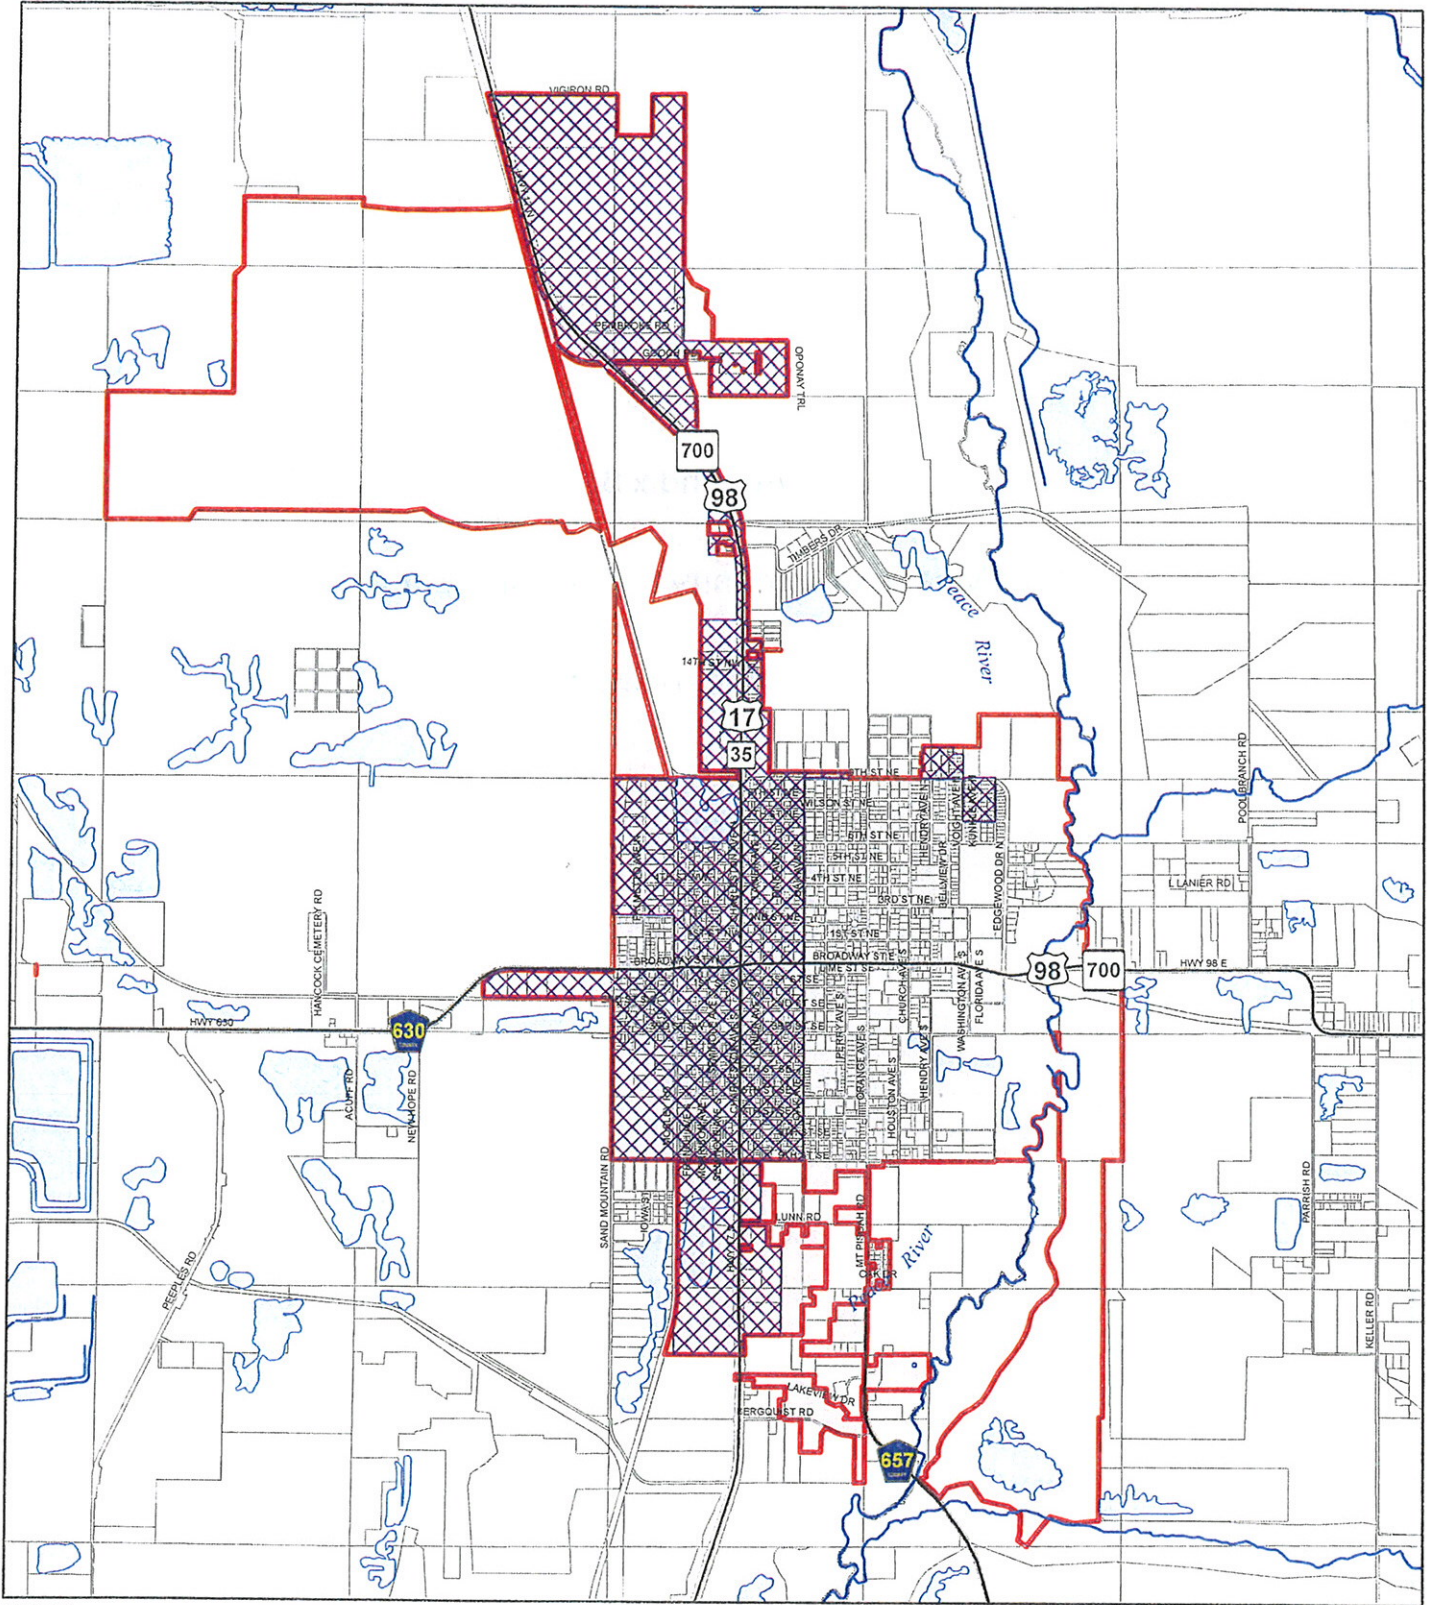

CITY OF FORT MEADE CRA BOUNDARY

DISCLAIMER:
The information on this map should be considered conceptual and subject to change. This map is not a survey.

Data Sources:
City of Fort Meade
Polk County Property Appraiser
Florida Department of Transportation
Central Florida Regional Planning Council

Legend	
	CRA Boundary
	City Boundary